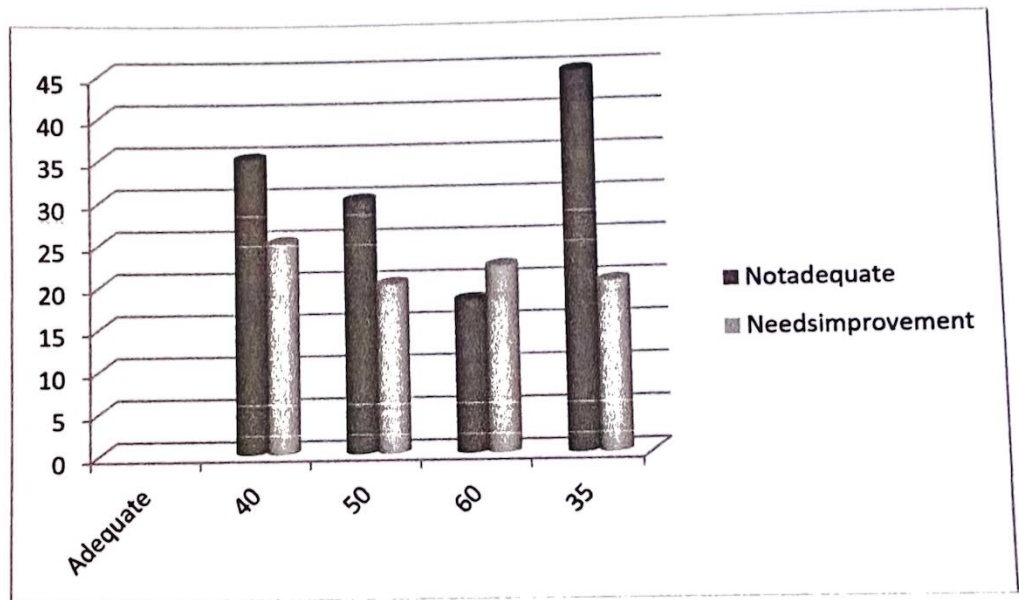

17. Rate the adequacy of the following as they were during your tenure as a student at Raha College

Rate the adequacy of the following as they were during your tenure as a student at Raha College

	Adequate	Not adequate	Needs improvement	Total
a) Library/Reading room	40	35	25	100
b) Computer Facilities	50	30	20	100
c) Sports and Cultural facilities	60	18	22	100
d) Classrooms	35	45	20	100

Figure: 17