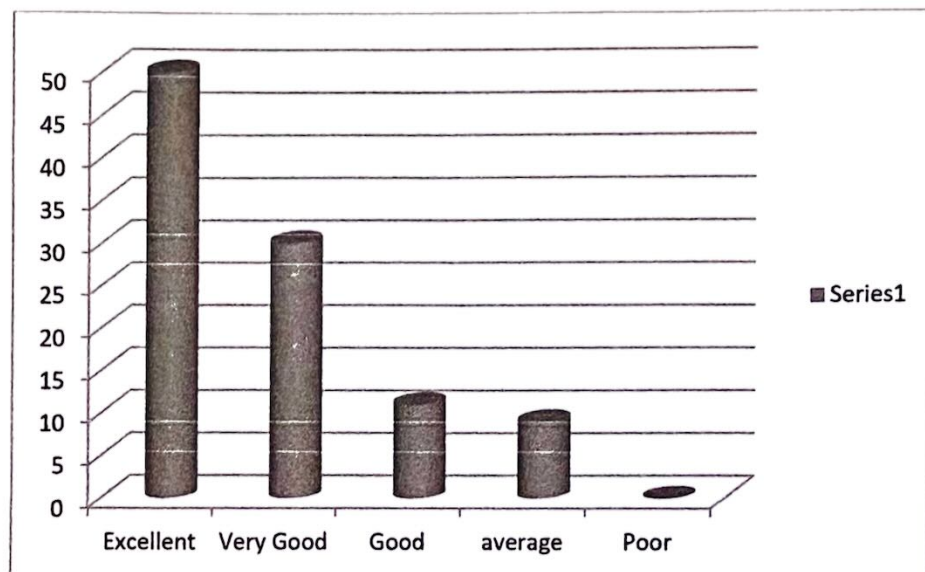

### 1. Admission Procedure

Sl. no	Attributes	Excellent	Very Good	Good	average	Poor	Total
1	Admission Procedure	50	30	11	9	0	100

Figure: 1