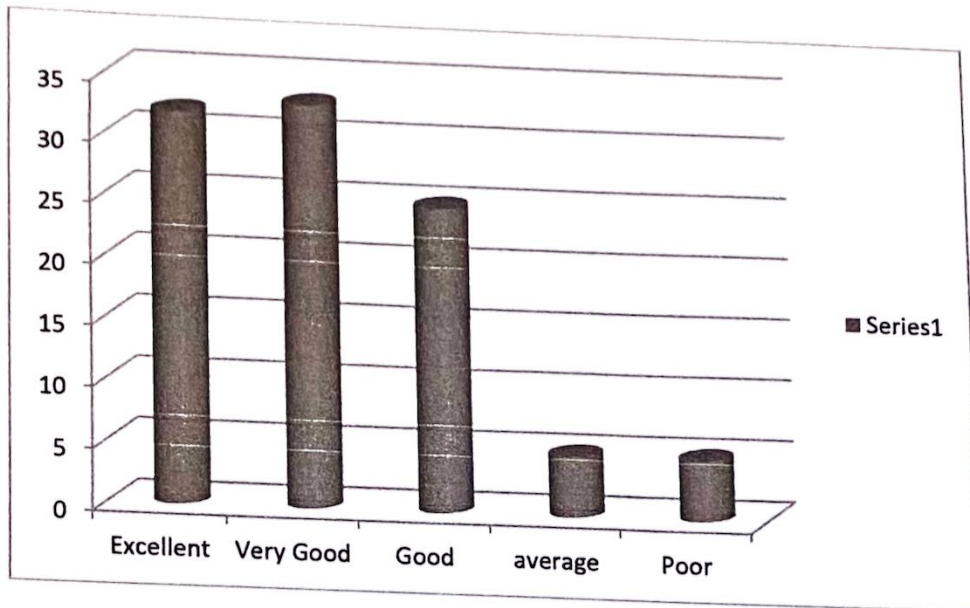

Figure: 7

### 8. Canteen

Sl. no	Attributes	Excellent	Very Good	Good	average	Poor	Total
8	canteen	32	33	25	5	5	100

Figure: 8

9. Overall Rating of the college

Sl. no	Attributes	Excellent	Very Good	Good	average	Poor	Total
9	Overall Rating of the college	40	35	15	5	5	100