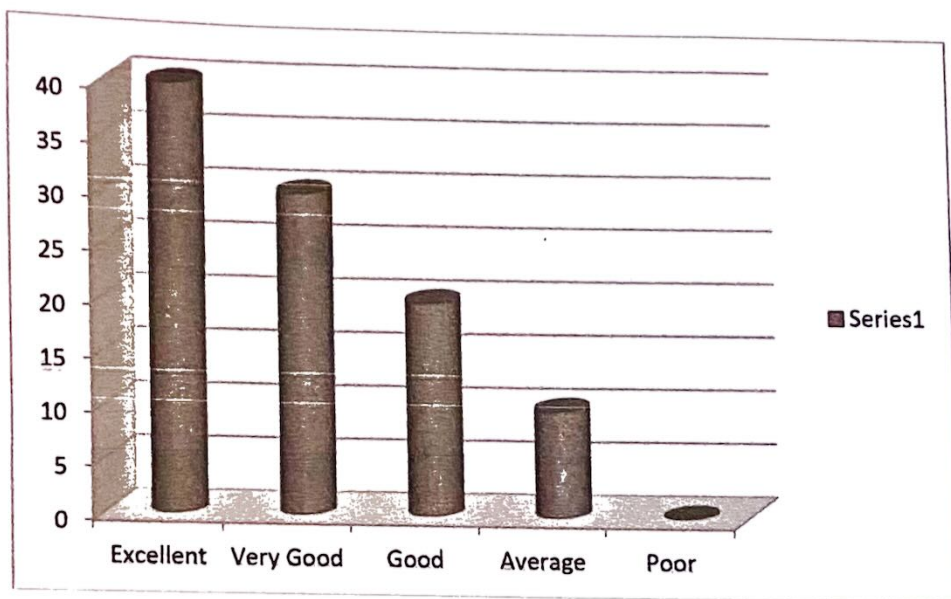

Yes	No	Total
77	23	100

Figure: 13

14. Are you willing to contribute to the development of the college?

Yes	No	Total
72	28	100

Figure: 14

15. How do you rate development activities organized by the college for overall development?

Excellent	Very Good	Good	Average	Poor	Total
40	30	20	10	0	100

Figure: 15

16. Was your grievance properly handled at the college?

Attributes	Very Much	Quite bit	Some extent	Very Little	Total
a) As a student:	60	26	10	4	100
b) As alumni:	55	35	5	5	100