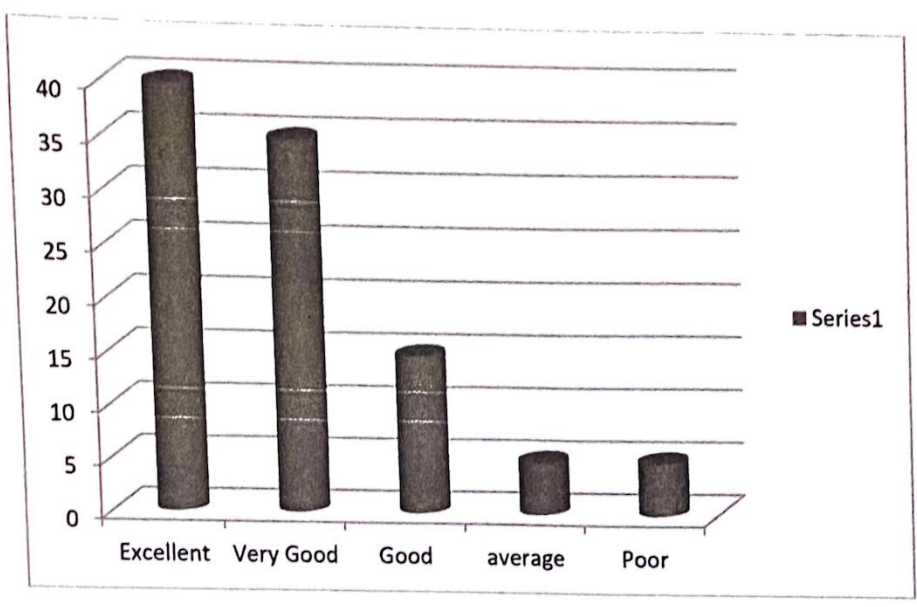

9. Overall Rating of the college

Sl. no	Attributes	Excellent	Very Good	Good	average	Poor	Total
9	Overall Rating of the college	40	35	15	5	5	100

Figure: 9