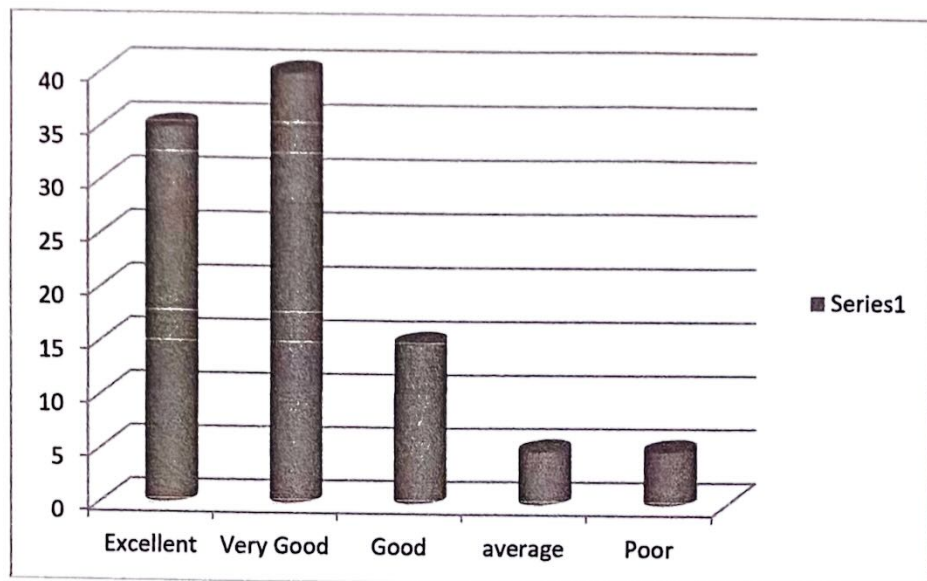

### 1. Admission Procedure

Sl. no	Attributes	Excellent	Very Good	Good	average	Poor	Total
1	Admission Procedure	50	30	11	9	0	100

Figure: 1

## 2. Fee structure:

Sl. no	Attributes	Excellent	Very Good	Good	average	Poor	Total
2	Fee Structure	35	40	15	5	5	100

Figure: 2

3. Environment:

Sl. no	Attributes	Excellent	Very Good	Good	average	Poor	Total
3	Environment	54	30	5	7	4	100