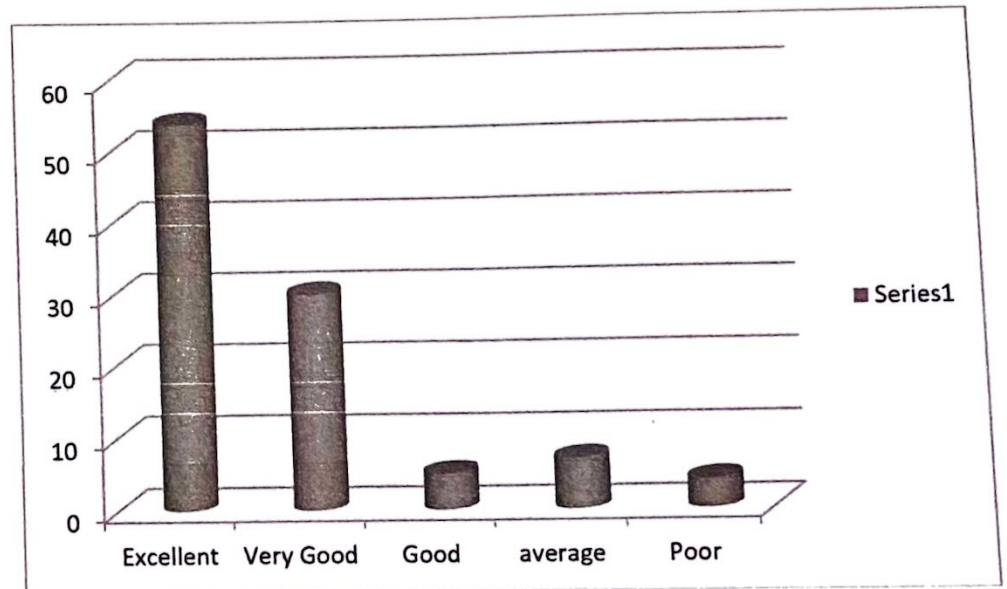

### 1. Admission Procedure

Sl. no	Attributes	Excellent	Very Good	Good	average	Poor	Total
1	Admission Procedure	50	30	11	9	0	100

Figure: 1

## 2. Fee structure:

Sl. no	Attributes	Excellent	Very Good	Good	average	Poor	Total
2	Fee Structure	35	40	15	5	5	100

Figure: 2

3. Environment:

Sl. no	Attributes	Excellent	Very Good	Good	average	Poor	Total
3	Environment	54	30	5	7	4	100

Figure: 3