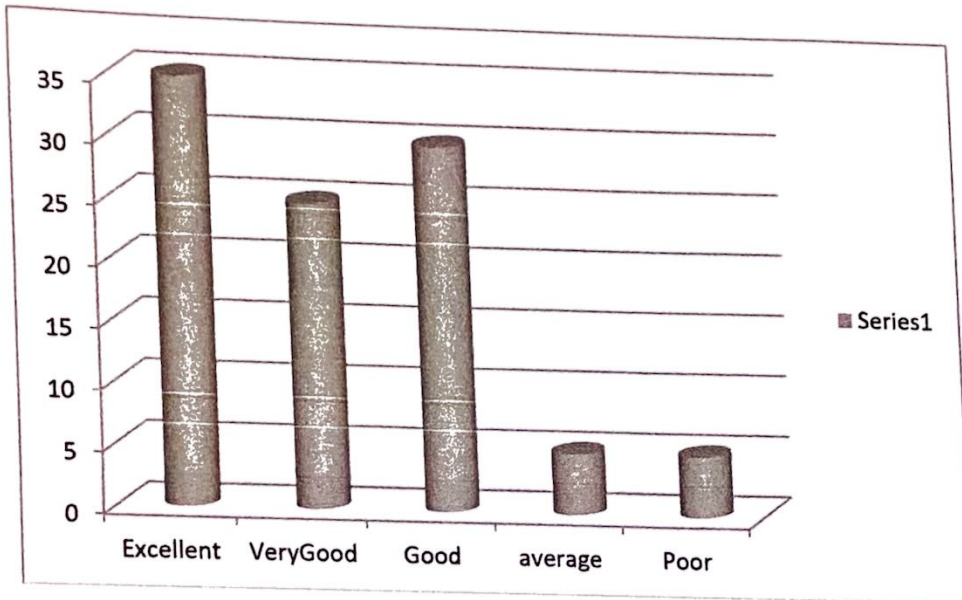

### 8. Canteen

Sl. no	Attributes	Excellent	Very Good	Good	average	Poor	Total
8	canteen	32	33	25	5	5	100

Figure: 8

9. Overall Rating of the college

Sl. no	Attributes	Excellent	Very Good	Good	average	Poor	Total
9	Overall Rating of the college	40	35	15	5	5	100

Figure: 9

10. What is the caliber of students passing out of this college:

Sl. no	Attributes	Excellent	Very Good	Good	average	Poor	Total
10	What is the caliber of students passing out of this college	35	25	30	5	5	100

Figure: 10

11. How do you rate the learning experience of the college

Sl. no	Attributes	Excellent	Very Good	Good	average	Poor	Total
11	How do you rate the learning experience of the college	52	23	15	5	5	100