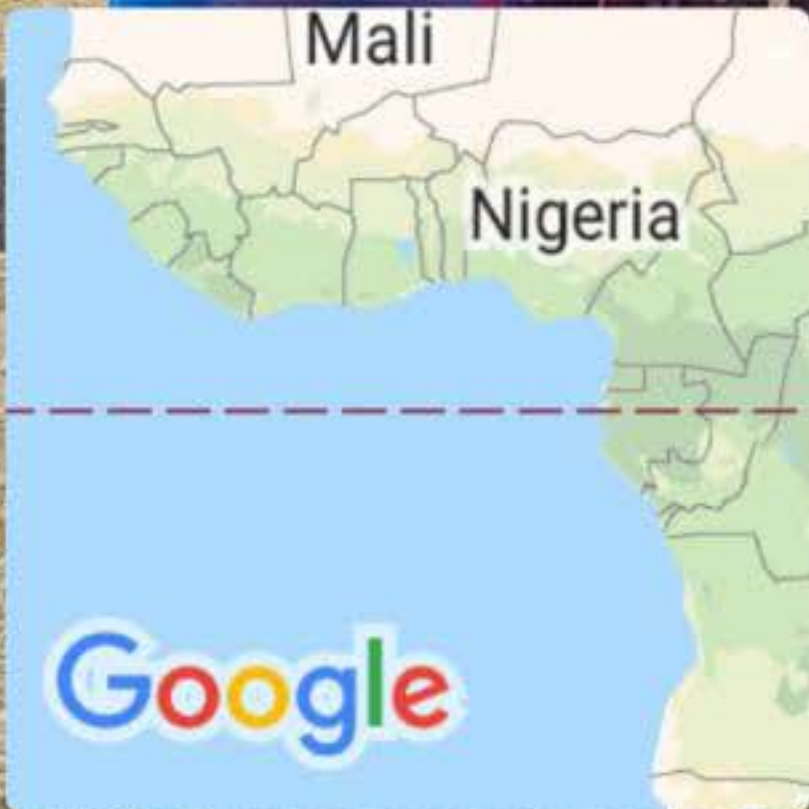

GPS Map Camera

Dighali Ati, Assam, India
6G96+FXV, Dighali Ati, Assam 782103, India
Lat 26.219153°
Long 92.511519°
05/01/22 10:06 AM